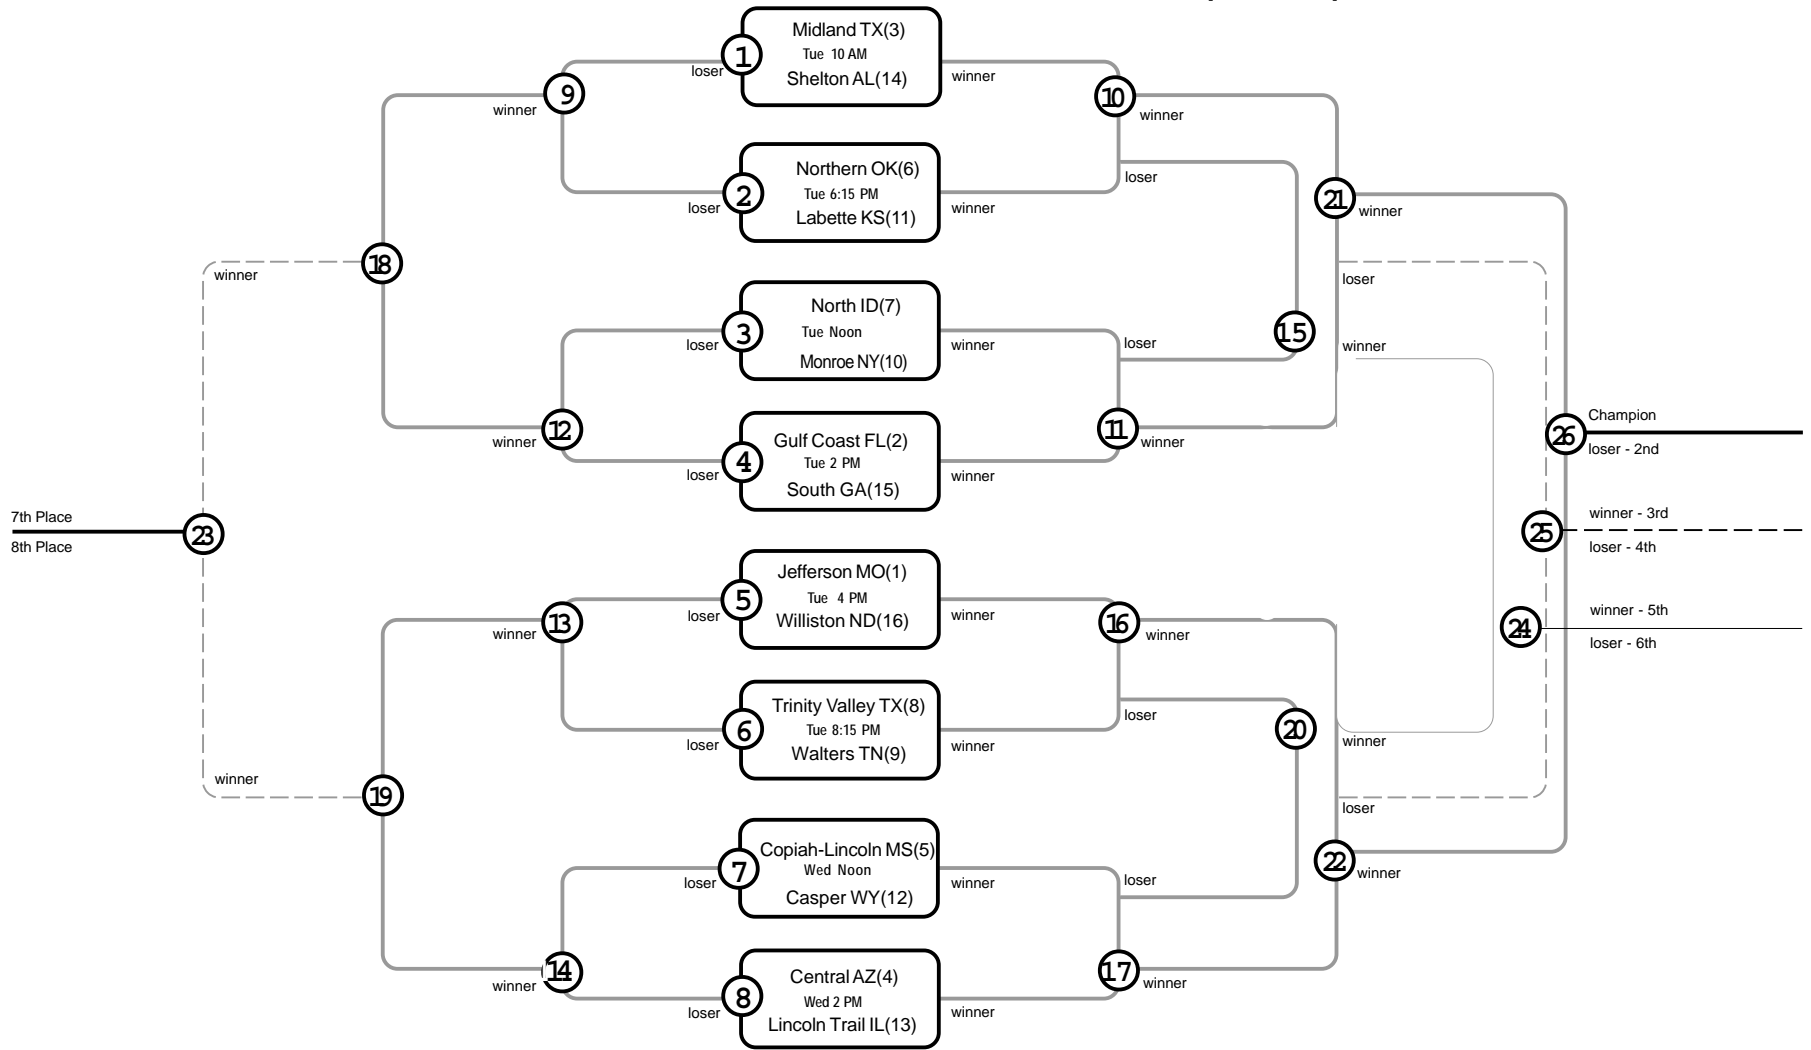

2010 NJCAA Women's National Basketball Championship

Tuesday

Game 1 10:00 a.m.
 Game 2 6:15 p.m.
 Game 3 12:00 noon
 Game 4 2:00 p.m.
 Game 5 4:00 p.m.
 Game 6 8:15 p.m.

Wednesday

Game 7 12:00 noon
 Game 8 2:00 p.m.
 Game 9 4:00 p.m.
 Game 10 6:00 p.m.
 Game 11 8:00 p.m.

Thursday

Game 12 10:00 a.m.
 Game 13 12:00 p.m.
 Game 14 2:00 p.m.
 Game 15 4:00 p.m.
 Game 16 6:00 p.m.
 Game 17 8:00 p.m.

Friday

Game 18 12:00 noon
 Game 19 2:00 p.m.
 Game 20 4:00 p.m.
 Game 21 6:00 p.m.
 Game 22 8:00 p.m.

Saturday

Game 23 1:00 p.m.
 Game 24 3:00 p.m.
 Game 25 5:00 p.m.
 Game 26 7:00 p.m.