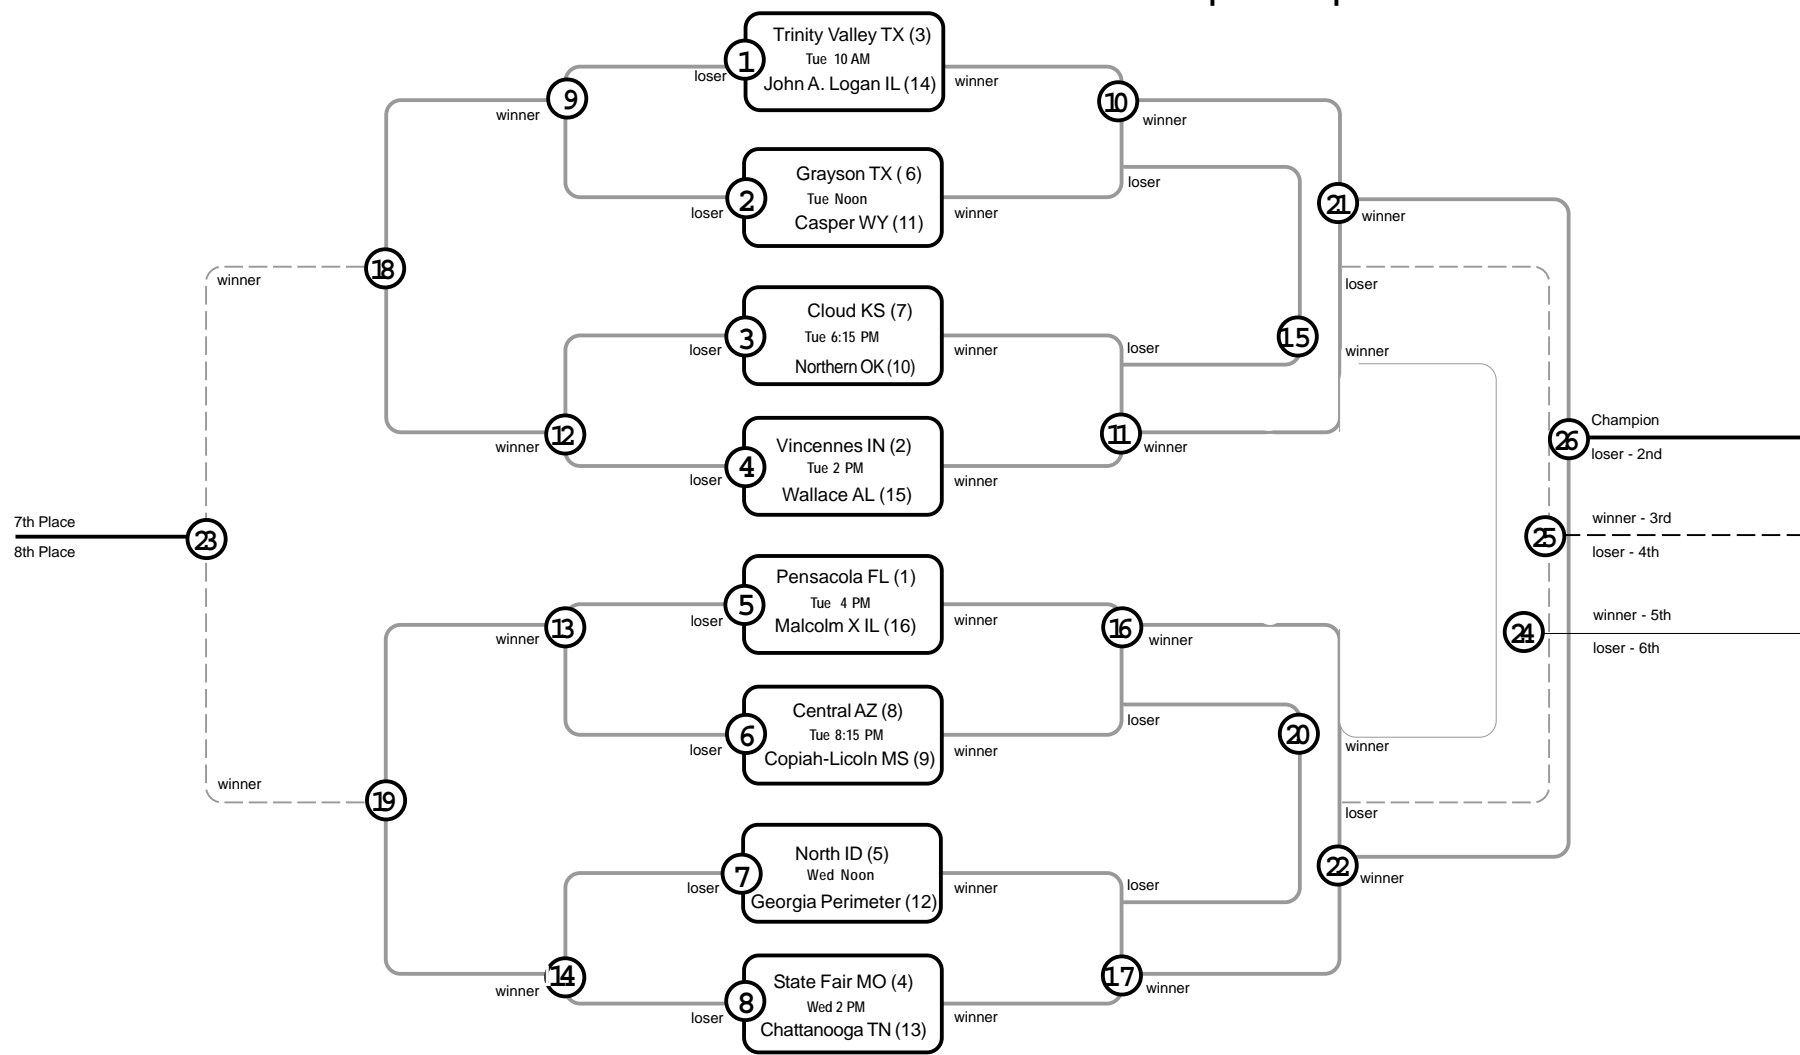

## Tuesday

Game 1 10:00 a.m.  
 Game 2 noon  
 Game 3 6:15pm  
 Game 4 2:00 p.m.  
 Game 5 4:00 p.m.  
 Game 6 8:15 p.m.

## Thursday

Game 12 10:00 a.m.  
 Game 13 12:00 p.m.  
 Game 14 2:00 p.m.  
 Game 15 4:00 p.m.  
 Game 16 6:00 p.m.  
 Game 17 8:00 p.m.

## Friday

Game 18 12:00 noon  
 Game 19 2:00 p.m.  
 Game 20 4:00 p.m.  
 Game 21 6:00 p.m.  
 Game 22 8:00 p.m.

## Saturday

Game 23 1:00 p.m.  
 Game 24 3:00 p.m.  
 Game 25 5:00 p.m.  
 Game 26 7:00 p.m.